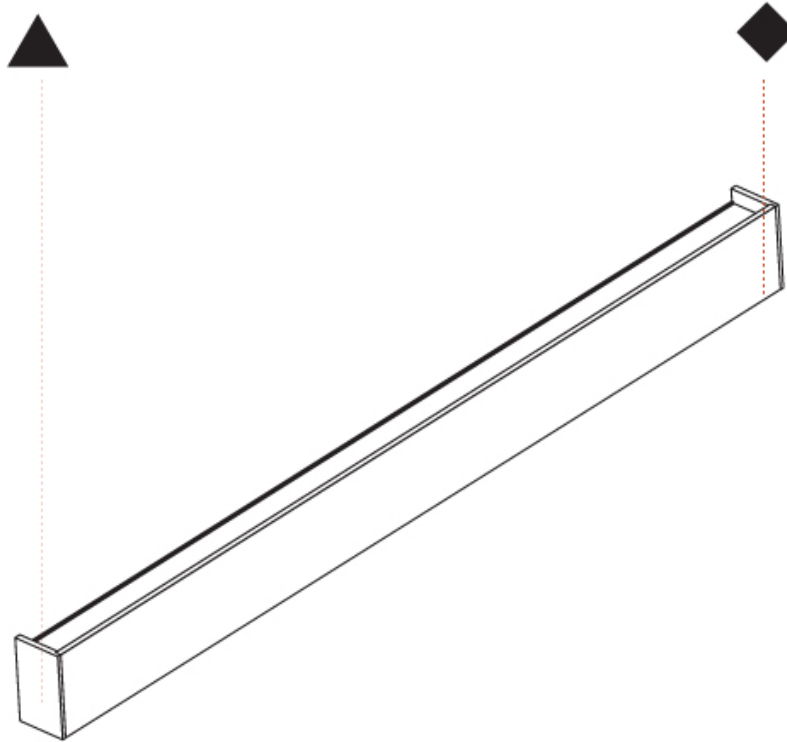

A33284-

PROJECT _____

TYPE _____

SPECIFIER _____

QUANTITY _____

DATE _____

NEVER ENDING COLOR FINISH CHART

PROJECT
TYPE
SPECIFIER
QUANTITY
DATE