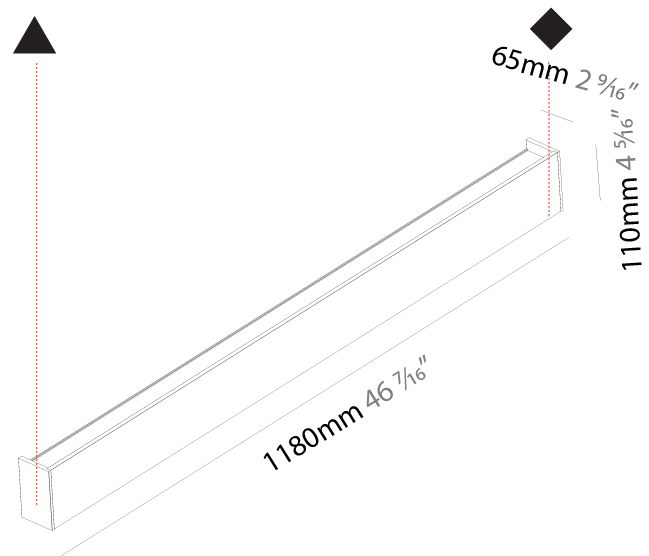

GENERAL

Series: Never Ending
Partner: Prolicht
Division: Architectural
Installation: Surface
Product Type: Linear Profiles
Mounting Location: Wall
Light Distribution: Direct / Indirect

PHYSICAL

Shape: Rectangle
Length (mm): 1180
Length (in): 46 ⁷/₁₆
Height (mm): 110
Depth (mm): 65
Height (in): 4 ⁵/₁₆
Depth (in): 2 ³/₁₆
Weight (kg): 4.4
Weight (lbs): 9.70
Diffuser: PMMA - Opal
Fixture Finish: [ANA / SSR / BKV / CWI / CRY / HAB / MSR / UFT / ITA / RUA / OGR / FTG / MYG / RWR / LOD / PUS / FRO / FUP / KIA / POP / BLS / SPG / MEY / GOH / CHC / COM / ABZ / JAG / OBR / MOS / ROR](#)
Fixture Material: Extruded Aluminum

ELECTRICAL

Lamp Type: LED (Zhaga Standard)
Input Wattage (W): 20
Total Output Wattage (W): 16 / 14.8 (3500K)
Dimming: [Non-Dimming / Phase Dimming (120Vac only) / 0-10V Dimming](#)
Driver Included: Yes
Driver Location: Integrated
Driver Type: Constant Current - 120 / 277Vac
Driver Class: Class 2
Input Voltage (V): 120 - 277
Constant Current (MA): 350 / 500 (3500K)

LED

[Color Temperature (°K): 3000 / 3500 / 4000](#)
Max. Delivered Lumen (lm): 1220 / 1264 / 1290
CRI: >80 CRI
Lamp Life (hrs): 50000

OPTICAL

RATINGS AND CERTIFICATIONS

Certified By: Certified for North American Standards
IP rating: IP20

PROJECT
TYPE
SPECIFIER
QUANTITY
DATE