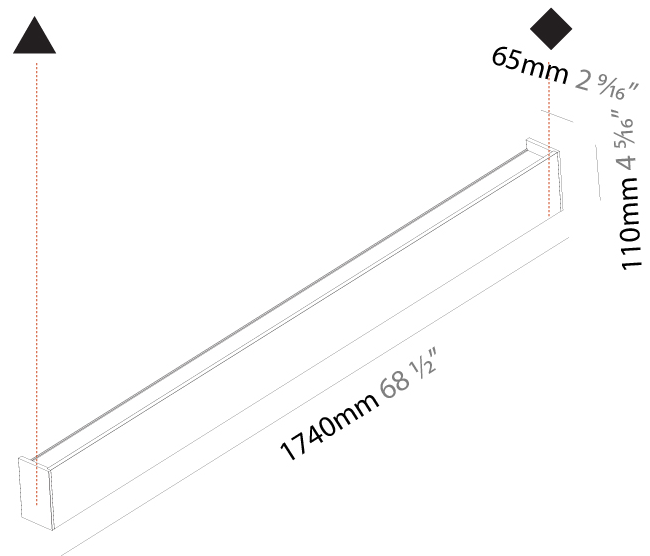

1. To build a product code in our configurator select the specify button on the base model # product page
2. To build a manual product code on this datasheet choose from the options listed below in blue font and add the suffix to the base model #

GENERAL

Series: Never Ending
Partner: Prolicht
Division: Architectural
Installation: Surface
Product Type: Linear Profiles
Mounting Location: Wall
Light Distribution: Direct / Indirect

PHYSICAL

Shape: Rectangle
Length (mm): 1740
Length (in): 68 1/2
Height (mm): 110
Depth (mm): 65
Height (in): 4 5/16
Depth (in): 2 9/16
Weight (kg): 6.2
Weight (lbs): 13.67
Diffuser: PMMA - Opal
Fixture Finish: [ANA / SSR / BKV / CWI / CRY / HAB / MSR / UFT / ITA / RUA / OGR / FTG / MYG / RWR / LOD / PUS / FRO / FUP / KIA / POP / BLS / SPG / MEY / GOH / CHC / COM / ABZ / JAG / OBR / MOS / ROR](#)
Fixture Material: Extruded Aluminum

ELECTRICAL

Lamp Type: LED (Zhaga Standard)
Input Wattage (W): 30
Total Output Wattage (W): 24 / 22.2 (3500K)
Dimming: [Non-Dimming / Phase Dimming (120Vac only) / 0-10V Dimming](#)
Driver Included: Yes
Driver Location: Integrated
Driver Type: Constant Current - 120 / 277Vac
Driver Class: Class 2
Input Voltage (V): 120 - 277
Constant Current (MA): 350 / 750 (3500K)

LED

[Color Temperature (°K): 3000 / 3500 / 4000](#)
Max. Delivered Lumen (lm): 1830 / 1901 / 1940
CRI: >80 CRI
Lamp Life (hrs): 50000

OPTICAL

RATINGS AND CERTIFICATIONS

Certified By: Certified for North American Standards
IP rating: IP20